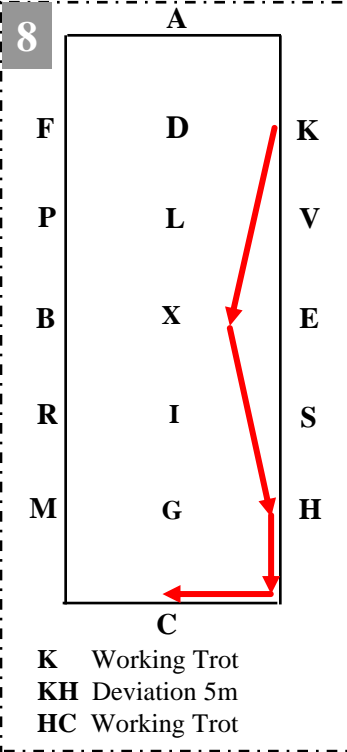

ADL Walk
LXHC Working Trot

C Working Trot
C Circle Right 15m
CM Working Trot

MRI Walk C
I Halt (front wheels at centreline)
I Rein back 4 paces
ISE Walk

EVKA Working Trot
A Circle left 15m

AF Working Trot
FM Deviation 5m
MCH Working Trot

HXF Lengthened strides

FA Working Trot
A Halt 5 secs
AK Working Trot

K Working Trot
KH Deviation 5m
HC Working Trot

CA Working Trot
Serpentine 3 loops

AKXIG Working Trot
G Halt - Salute

Leave arena at working trot.