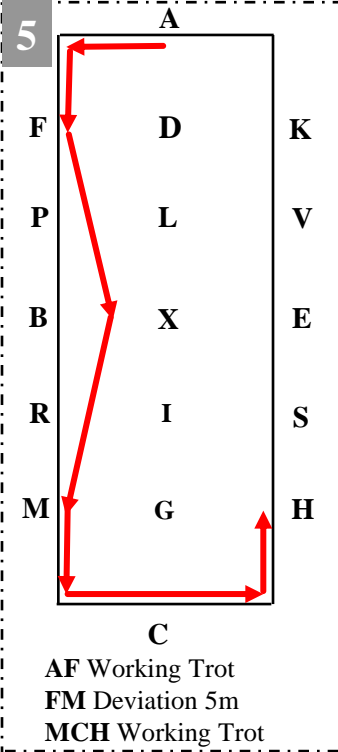

ADL Walk
LXHC Working Trot

C Working Trot
C Circle Right 15m
CM Working Trot

MRI Walk C
I Halt (front wheels at centreline)
I Rein back 4 paces
ISE Walk

EVKA Working Trot
A Circle left 15m

AF Working Trot
FM Deviation 5m
MCH Working Trot

HXF Lengthened strides

FA Working Trot
A Halt 5 secs
AK Working Trot

K Working Trot
KH Deviation 5m
HC Working Trot

CA Working Trot
Serpentine 3 loops

AKXIG Working Trot
G Halt - Salute

Leave arena at working trot.

Note – diagram is schematic only!

Indoor Carriage Driving

Paces & Precision Test Novice Test 2015-16

- ⋯ Lengthened strides
- Working trot
- Walk
- ⋯ Rein Back
- Halt