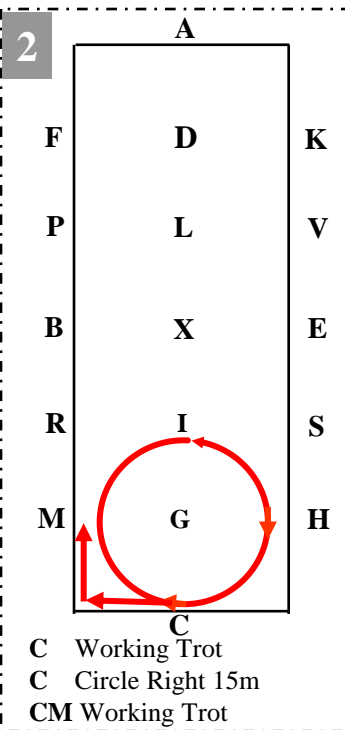

ADL Walk
LXHC Working Trot

C Working Trot
C Circle Right 15m
CM Working Trot

MRI Walk C
I Halt (front wheels at centreline)
I Rein back 4 paces
ISE Walk

EVKA Working Trot
A Circle left 15m

AF Working Trot
FM Deviation 5m
MCH Working Trot

HXF Lengthened strides

FA Working Trot
A Halt 5 secs
AK Working Trot

K Working Trot
KH Deviation 5m
HC Working Trot

CA Working Trot
Serpentine 3 loops

AKXIG Working Trot
G Halt - Salute

Leave arena at working trot.