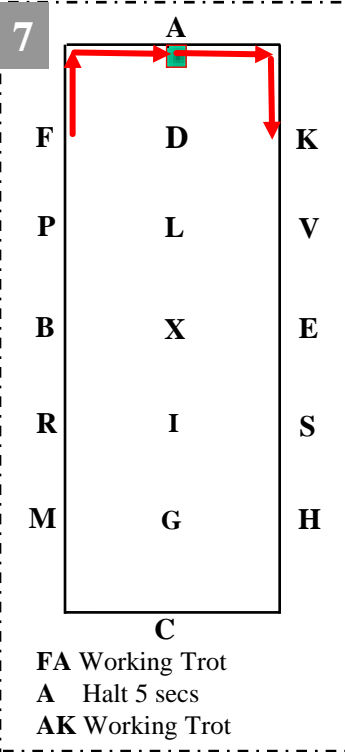

ADL Walk
LXHC Working Trot

C Working Trot
C Circle Right 15m
CM Working Trot

MRI Walk C
I Halt (front wheels at centreline)
I Rein back 4 paces
ISE Walk

EVKA Working Trot
A Circle left 15m

AF Working Trot
FM Deviation 5m
MCH Working Trot

HXF Lengthened strides

FA Working Trot
A Halt 5 secs
AK Working Trot

K Working Trot
KH Deviation 5m
HC Working Trot

CA Working Trot
Serpentine 3 loops

AKXIG Working Trot
G Halt - Salute

Leave arena at working trot.

Note – diagram is schematic only!

Indoor Carriage Driving

Paces & Precision Test Novice Test 2015-16

- ⋯ Lengthened strides
- Working trot
- Walk
- ⋯ Rein Back
- Halt