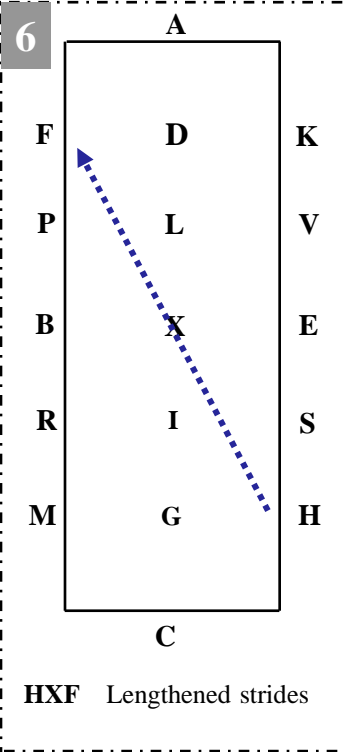

ADL Walk
LXHC Working Trot

C Working Trot
C Circle Right 15m
CM Working Trot

MRI Walk C
I Halt (front wheels at centreline)
I Rein back 4 paces
ISE Walk

EVKA Working Trot
A Circle left 15m

AF Working Trot
FM Deviation 5m
MCH Working Trot

HXF Lengthened strides

FA Working Trot
A Halt 5 secs
AK Working Trot

K Working Trot
KH Deviation 5m
HC Working Trot

CA Working Trot
Serpentine 3 loops

AKXIG Working Trot
G Halt - Salute

Leave arena at working trot.