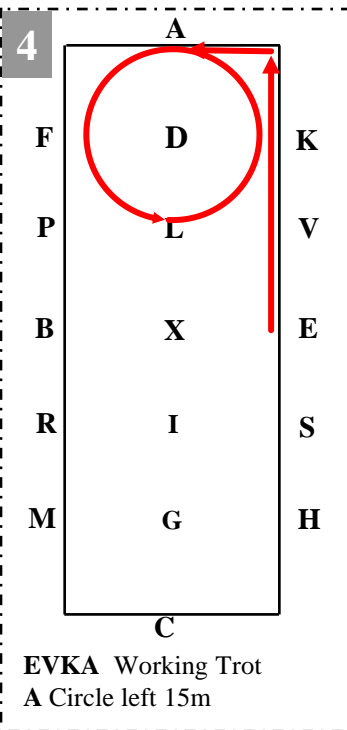

ADL Walk
LXHC Working Trot

C Working Trot
C Circle Right 15m
CM Working Trot

MRI Walk C
I Halt (front wheels at centreline)
I Rein back 4 paces
ISE Walk

EVKA Working Trot
A Circle left 15m

AF Working Trot
FM Deviation 5m
MCH Working Trot