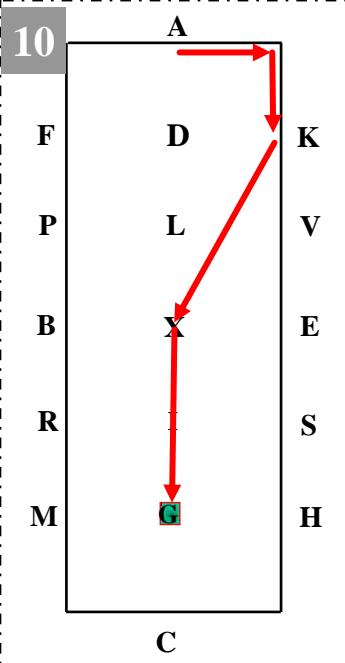

ADL Walk
LXHC Working Trot

C Working Trot
C Circle Right 15m
CM Working Trot

MRI Walk C
I Halt (front wheels at centreline)
I Rein back 4 paces
ISE Walk

EVKA Working Trot
A Circle left 15m

AF Working Trot
FM Deviation 5m
MCH Working Trot

HXF Lengthened strides

FA Working Trot
A Halt 5 secs
AK Working Trot

K Working Trot
KH Deviation 5m
HC Working Trot

CA Working Trot
Serpentine 3 loops

AKXIG Working Trot
G Halt - Salute

Leave arena at working trot.

Note – diagram is schematic only!

Indoor Carriage Driving

Paces & Precision Test Novice Test 2015-16

- ⋯ Lengthened strides
- Working trot
- Walk
- ⋯ Rein Back
- Halt