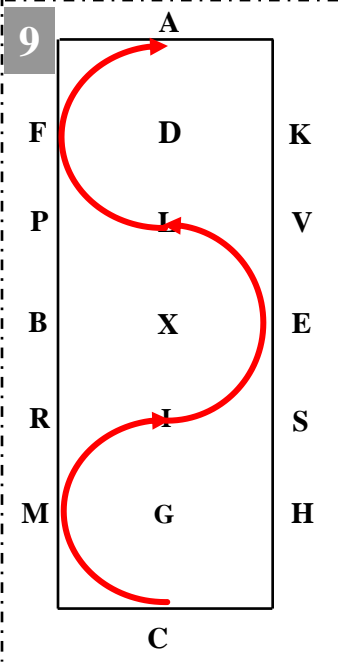

ADL Walk
LXHC Working Trot

C Working Trot
C Circle Right 15m
CM Working Trot

MRI Walk C
I Halt (front wheels at centreline)
I Rein back 4 paces
ISE Walk

EVKA Working Trot
A Circle left 15m

AF Working Trot
FM Deviation 5m
MCH Working Trot

HXF Lengthened strides

FA Working Trot
A Halt 5 secs
AK Working Trot

K Working Trot
KH Deviation 5m
HC Working Trot

CA Working Trot
Serpentine 3 loops

AKXIG Working Trot
G Halt - Salute

Leave arena at working trot.