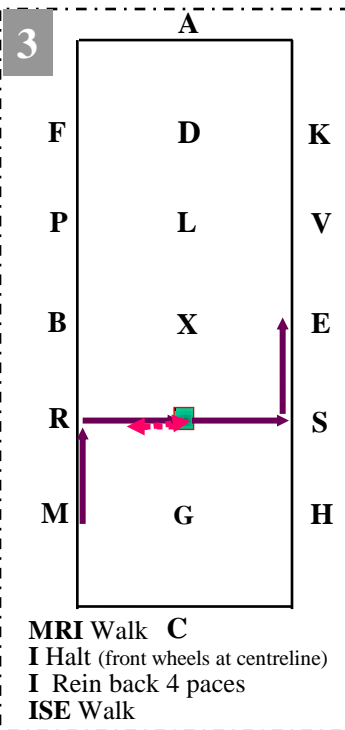

ADL Walk
LXHC Working Trot

C Working Trot
C Circle Right 15m
CM Working Trot

MRI Walk C
I Halt (front wheels at centreline)
I Rein back 4 paces
ISE Walk

EVKA Working Trot
A Circle left 15m

AF Working Trot
FM Deviation 5m
MCH Working Trot

HXF Lengthened strides

FA Working Trot
A Halt 5 secs
AK Working Trot

K Working Trot
KH Deviation 5m
HC Working Trot

CA Working Trot
Serpentine 3 loops

AKXIG Working Trot
G Halt - Salute

Leave arena at working trot.

Note – diagram is schematic only!

Indoor Carriage Driving

Paces & Precision Test Novice Test 2015-16

- ⋯ Lengthened strides
- Working trot
- Walk
- ⋯ Rein Back
- Halt